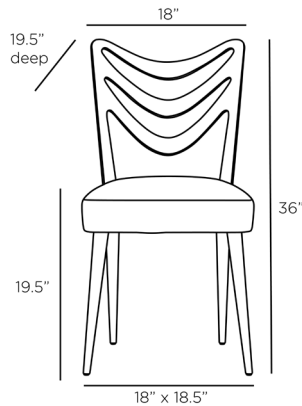

ARTERIOS

SUTTON DINING CHAIR

5769

H: 36 IN, W: 18 IN, D: 19.5 IN

Muslin

Contract Recommendations: Adding a lacquer coating provides additional pro-

tecting. Taking a cue from Art Nouveau linework, the Sutton is striking around any dining table. The classic ladder-back style is redesigned with a dipped wishbone silhouette and tapered legs. The dining chair is constructed of ebony mahogany, pillowed in neutral white muslin for recovering. Finish will vary.

APPEARANCE

Material	Muslin, Wood
Material Type	Mahogany
Finish	Ebony, White
Finish Will Vary	true
Top Coat/Sealant	false

DIMENSIONS

Foot Print	W: 18 IN, D: 18.5 IN
Leg Height	15 IN
Seat Back Height	14.5 IN
Seat	W: 18 IN, D: 19.5 IN
Seat Height	19.5 IN
Seat	W: 18 IN, D: 19.5 IN
Yardage To Reupholster	1

SHIPPING

Product Weight	11 LBS
Gross Weight 1	23.1 LBS
Shipping Box 1	H: 22 IN, L: 24 IN, W: 38.5 IN

ADDITIONAL INFO

Leg Or Foot Application Glides

CONTRACT

Contract Suitable Adding a lacquer coating provides additional protection